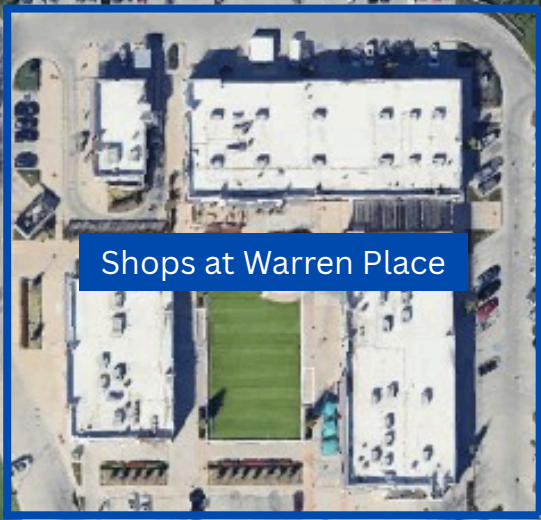

E 61st St

Two Warren Parking Garage

Oversized Parking

Shops at Warren Place

Two Warren Dock Entrance
→

2-Hour Visitor Parking

Two Warren Place

Richard Shinn Blvd

S Yale Ave

DoubleTree Hotel

One Warren Place

2-Hour Visitor Parking

One Warren Parking Garage

Oversized Parking

One Warren Dock Entrance
↑

St Francis Dr